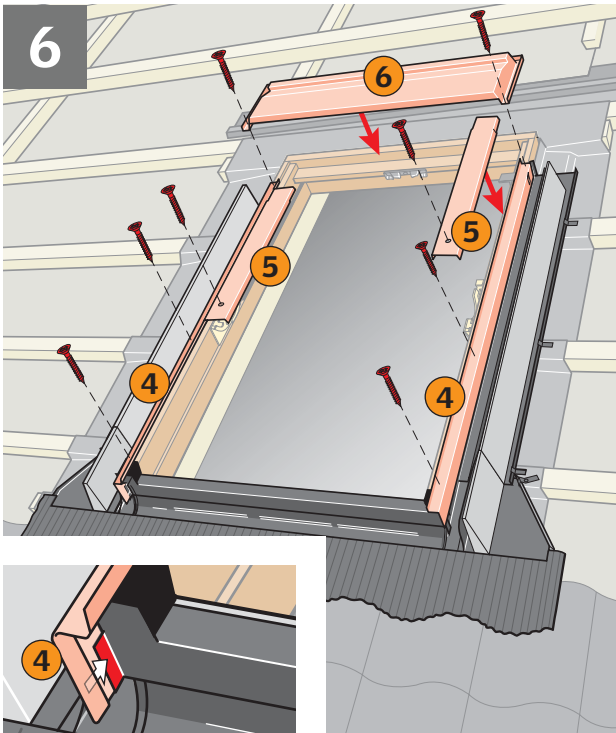

# EDW

The logo consists of the word "VELUX" in a bold, white, sans-serif font, centered within a red rectangular background. A registered trademark symbol (®) is located at the top right of the word.

**AR:** VELUX Argentina S.A.  
0 114 711 5666