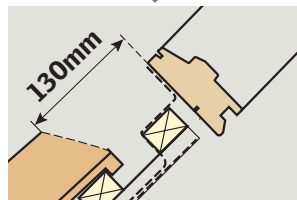

# EDW

The logo consists of the word "VELUX" in a bold, white, sans-serif font, centered within a red rectangular background. A registered trademark symbol (®) is located at the top right of the word.

**AR:** VELUX Argentina S.A.  
0 114 711 5666