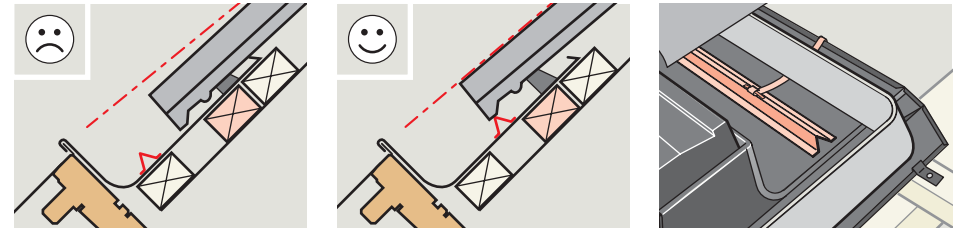

# EDW

The logo consists of the word "VELUX" in a bold, white, sans-serif font, centered within a red rectangular background. A registered trademark symbol (®) is located at the top right of the word.

**AR:** VELUX Argentina S.A.  
0 114 711 5666