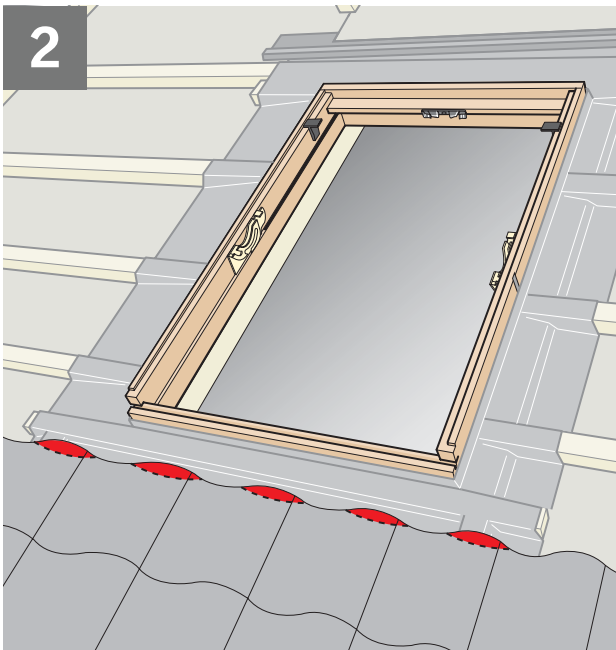

# EDW

The logo consists of the word "VELUX" in a bold, white, sans-serif font, centered within a red rectangular background. A registered trademark symbol (®) is located at the top right of the word.

**AR:** VELUX Argentina S.A.  
0 114 711 5666