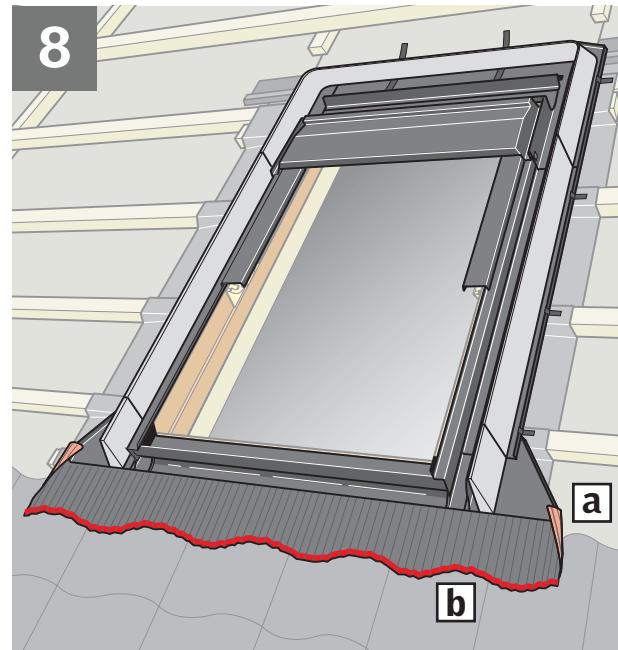

# EDW

The logo consists of the word "VELUX" in a bold, white, sans-serif font, centered within a red rectangular background. A registered trademark symbol (®) is located at the top right of the word.

**AR:** VELUX Argentina S.A.  
0 114 711 5666