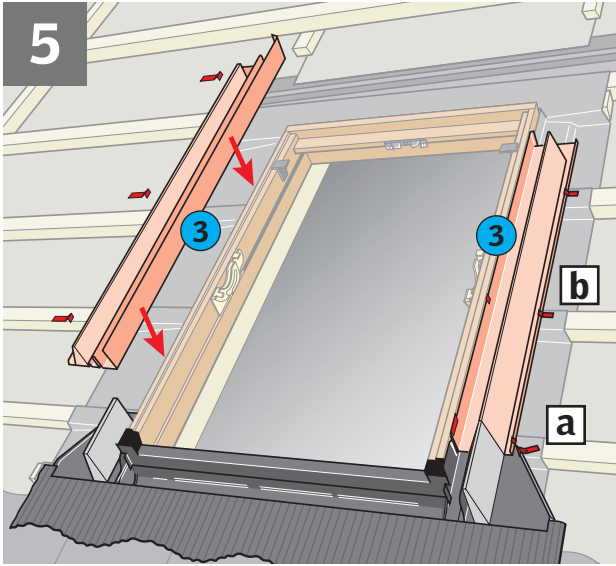

# EDW

The logo consists of the word "VELUX" in a bold, white, sans-serif font, centered within a red rectangular background. A registered trademark symbol (®) is located at the top right of the word.

**AR:** VELUX Argentina S.A.  
0 114 711 5666