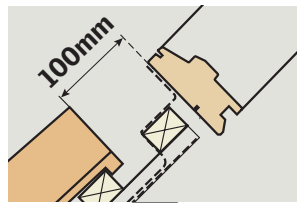

# EDW

The logo consists of the word "VELUX" in a bold, white, sans-serif font, centered within a red rectangular background. A registered trademark symbol (®) is located at the top right of the word.

**AR:** VELUX Argentina S.A.  
0 114 711 5666