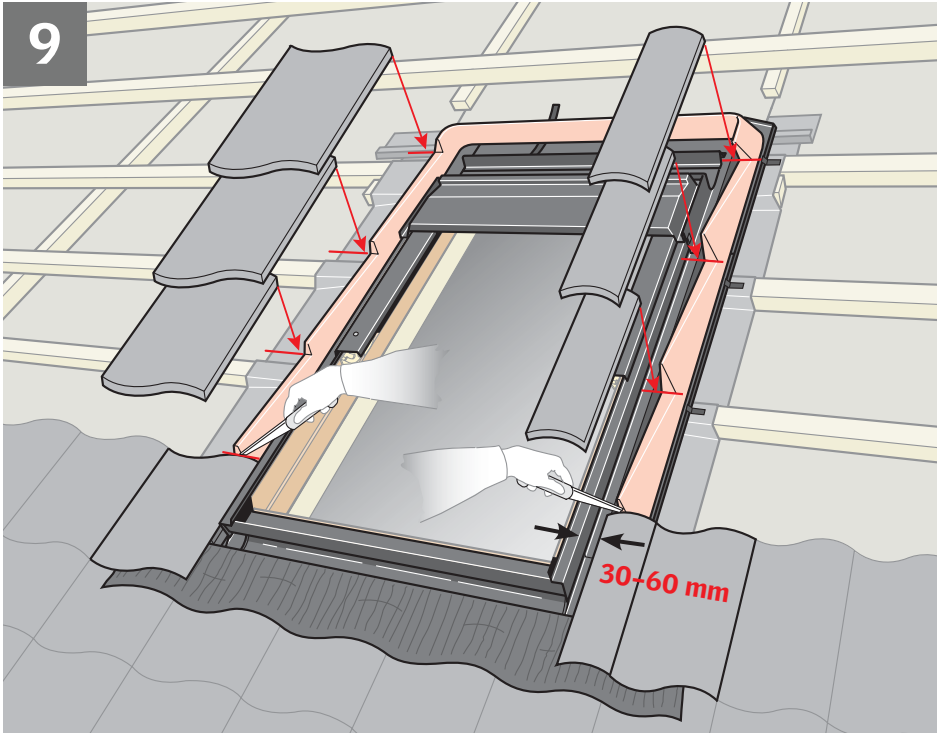

# EDW

The logo consists of the word "VELUX" in a bold, white, sans-serif font, centered within a red rectangular background. A registered trademark symbol (®) is located at the top right of the word.

**AR:** VELUX Argentina S.A.  
0 114 711 5666