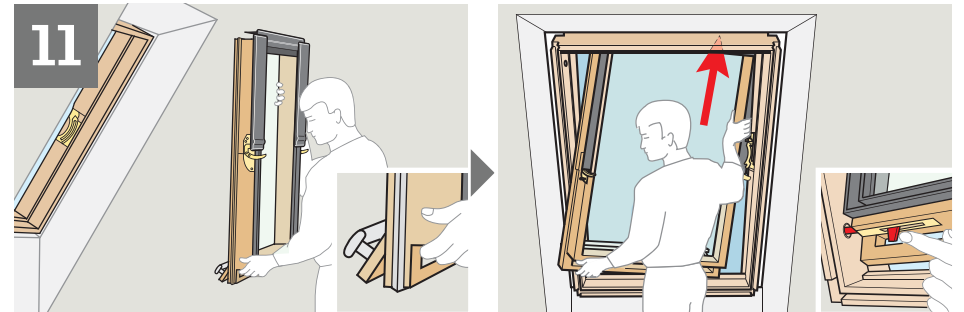

# EDW

The logo consists of the word "VELUX" in a bold, white, sans-serif font, centered within a red rectangular background. A registered trademark symbol (®) is located at the top right of the word.

**AR:** VELUX Argentina S.A.  
0 114 711 5666