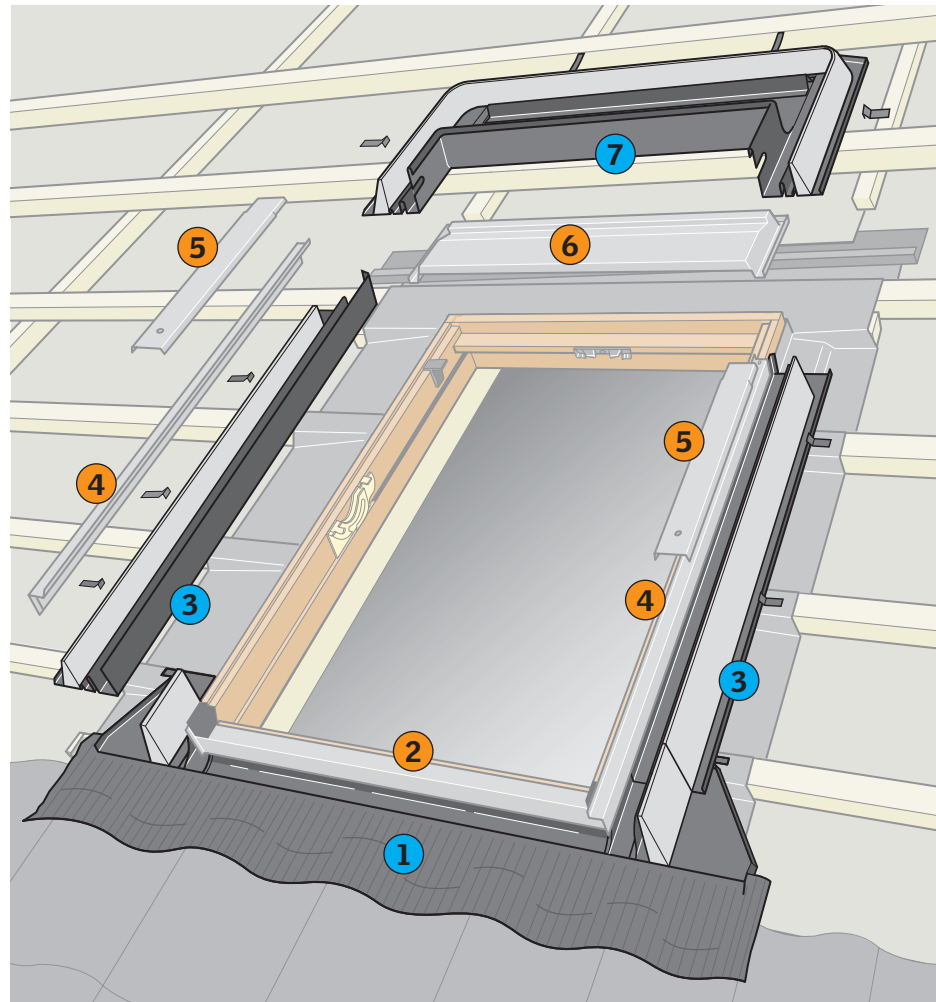

# EDW

The logo consists of the word "VELUX" in a bold, white, sans-serif font, centered within a red rectangular background. A registered trademark symbol (®) is located at the top right of the word.

**AR:** VELUX Argentina S.A.  
0 114 711 5666