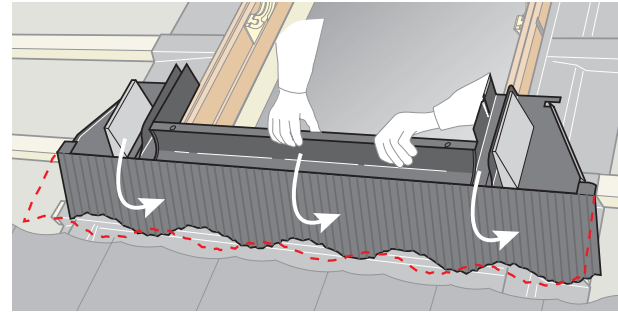

# EDW

The logo consists of the word "VELUX" in a bold, white, sans-serif font, centered within a red rectangular background. A registered trademark symbol (®) is located at the top right of the word.

**AR:** VELUX Argentina S.A.  
0 114 711 5666