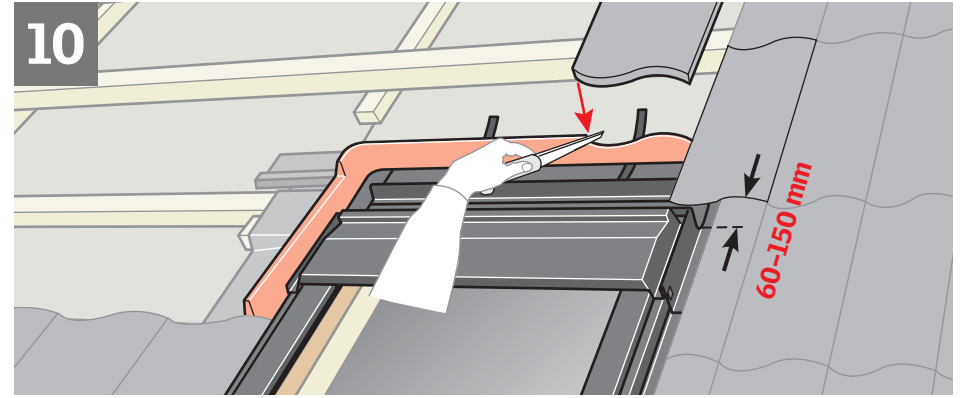

# EDW

The logo consists of the word "VELUX" in a bold, white, sans-serif font, centered within a red rectangular background. A registered trademark symbol (®) is located at the top right of the word.

**AR:** VELUX Argentina S.A.  
0 114 711 5666