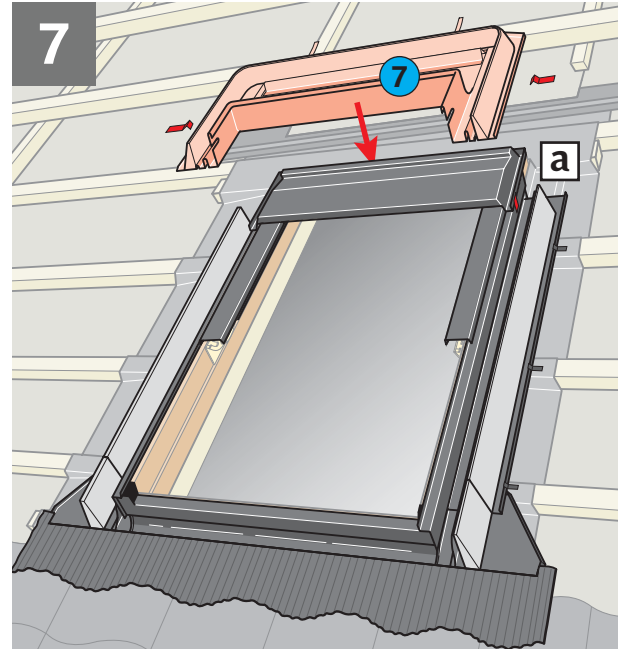

# EDW

The logo consists of the word "VELUX" in a bold, white, sans-serif font, centered within a red rectangular background. A registered trademark symbol (®) is located at the top right of the word.

**AR:** VELUX Argentina S.A.  
0 114 711 5666