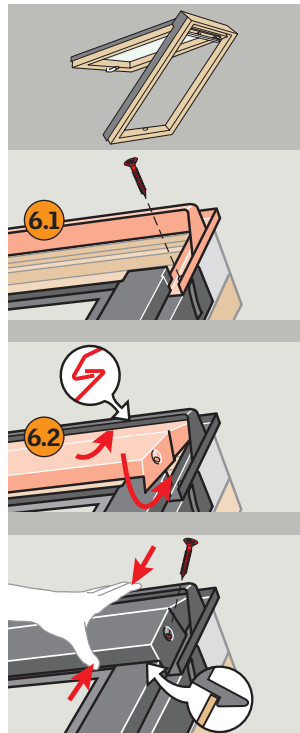

# EDW

The logo consists of the word "VELUX" in a bold, white, sans-serif font, centered within a red rectangular background. A registered trademark symbol (®) is located at the top right of the word.

**AR:** VELUX Argentina S.A.  
0 114 711 5666