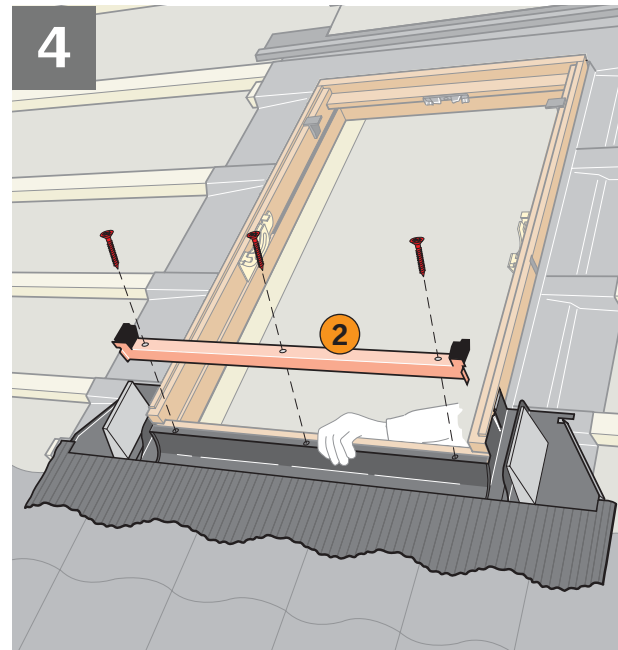

# EDW

The logo consists of the word "VELUX" in a bold, white, sans-serif font, centered within a red rectangular background. A registered trademark symbol (®) is located at the top right of the word.

**AR:** VELUX Argentina S.A.  
0 114 711 5666